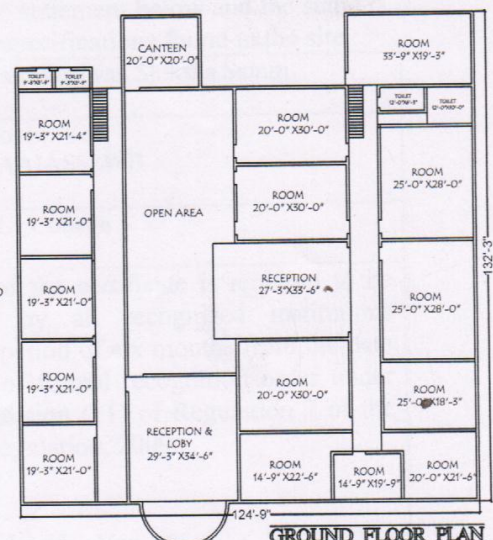

GROUND FLOOR PLAN

GROUND FLOOR PLAN

FIRST FLOOR PLAN

FIRST FLOOR PLAN

- REFERENCE-**
 SHOWN THUS:
 1. SHOWN EXISTING CONSTRUCTED GROUND FLOOR AREA:-1808 Sq.Mt.
 2. SHOWN EXISTING CONSTRUCTED FIRST FLOOR AREA:-1808 SQ.MT
 3. TOTAL EXISTING CONSTRUCTED AREA:-3616 SQ.MT
 2. TOTAL LAND AREA :-5100 Sq.Mt.