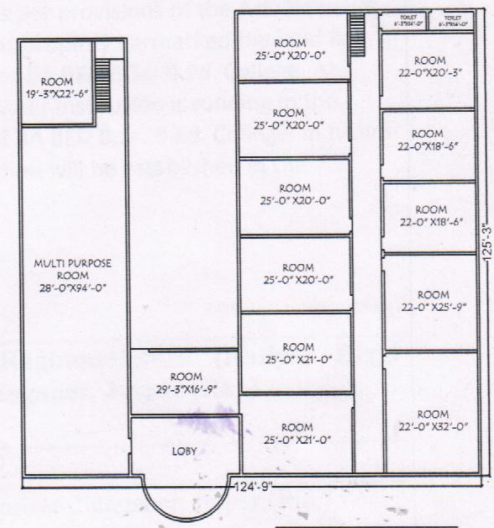

GROUND FLOOR PLAN

GROUND FLOOR PLAN

FIRST FLOOR PLAN

FIRST FLOOR PLAN

- REFERENCE-**
 SHOWN THUS:
 1. SHOWN EXISTING CONSTRUCTED GROUND FLOOR AREA:-1808 Sq.Mt.
 2. SHOWN EXISTING CONSTRUCTED FIRST FLOOR AREA:-1808 SQ.MT
 3. TOTAL EXISTING CONSTRUCTED AREA:-3616 SQ.MT
 2. TOTAL LAND AREA :-5100 Sq.Mt.